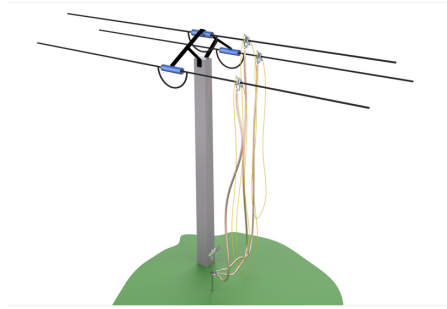

/ GWIR8HN

Grounding and short-circuiting device from the ground operated by insulating rope

See online technical sheet

/ Standards

- CEI 61230
- IEC 62192

/ Use

The clamp is positioned and unhooked from the ground using an insulating rope passed over the conductor. The e-clamp is positioned on the conductor by pulling on the 1st rope. It is then unhooked by pulling on the 2nd cord. The rope is passed over the conductor using a telescopic pole fitted with an intelligent hook.

/ Advantages

- Easy to use on all types of terrain without climbing
- Automatic spring clamp, no manual tightening required
- Low weight constraints
- Fast and easy to use
- Installation of a very high ground malt from the ground level

/ Areas of activity

-  Electrical distribution
-  Civil security
-  Transport

/ Technical specifications

- Product kind : Dispositif
- Clamp material : Aluminium
- Clamp tightening (mm) : Ø3 à 32mm
- Conductor type : Round
- Operating voltage (V) : HTA (1 000 V to 50 000 V)
- Field of use (environment) : Aerial or transformation station
- Way of access : From the floor
- Short-circuit intensity kA/Is : 8
- Phase câble
- Phase cable number : 2
- Phase(s) cable cross-section (mm²) : 35
- Phase(s) cable length (m) : 15
- Floor cable
- Cross-section (mm²) : 35
- Floor cable length (m) : 15
- Insulating rope : 3 x 25m

/ Products contained in the kit

	Reference	Designation
	TSK3515	TSK type earthing cable, 35mm ² section.
	5150101	Strap Christophe
	701	Hexagonal ground rod.
	PAC332	Spring clamp for rope-operated MALT and MCC devices from the ground
	N3B8	Triple earthing clamp for substation
	DI06CEI	This strand polypropylene rope is made by high tenacity monofilament fibers.
	H701	Carrying case
	HMALTROUL	Carrying bag for grounding device
	DROPOVERVAT	DROPOVERVAT
	PPAC332	Tray for PAC332 clamp
	LEST500	LEST500