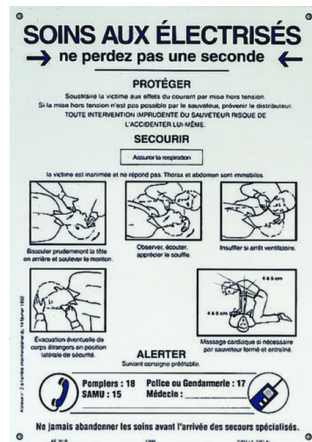

See online product sheet

/ S80ALAF20BPM Electric shock first aid sign

/ Technical specifications Aluminium or adhesive sign.