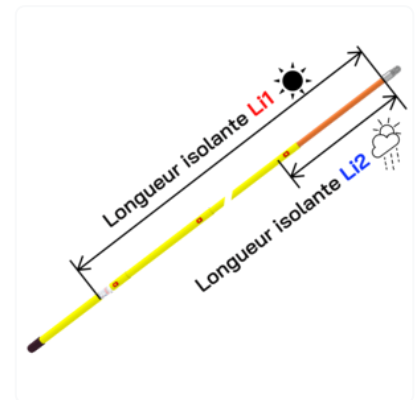

/ Technical specifications

- pole-finition-inferior : Standard
- Pole kind : Telescopic
- Pole adaptators : Universal (U), Bayonet (B), APV
- Pole material : Composite foam glass fiber
- Telescopic pole material : Composite glass fiber
- Pole finition (terminal element) : Polish

/ Accessories

	Reference	Designation
	CMU2	CMU2
	HPPOLE/150	Housse de protection pour PPOLE3
	HPPOLE/170	Housse de protection pour PPOLE4/5/6
	HPPOLE/190	Housse de protection pour PPOLE7/8/9